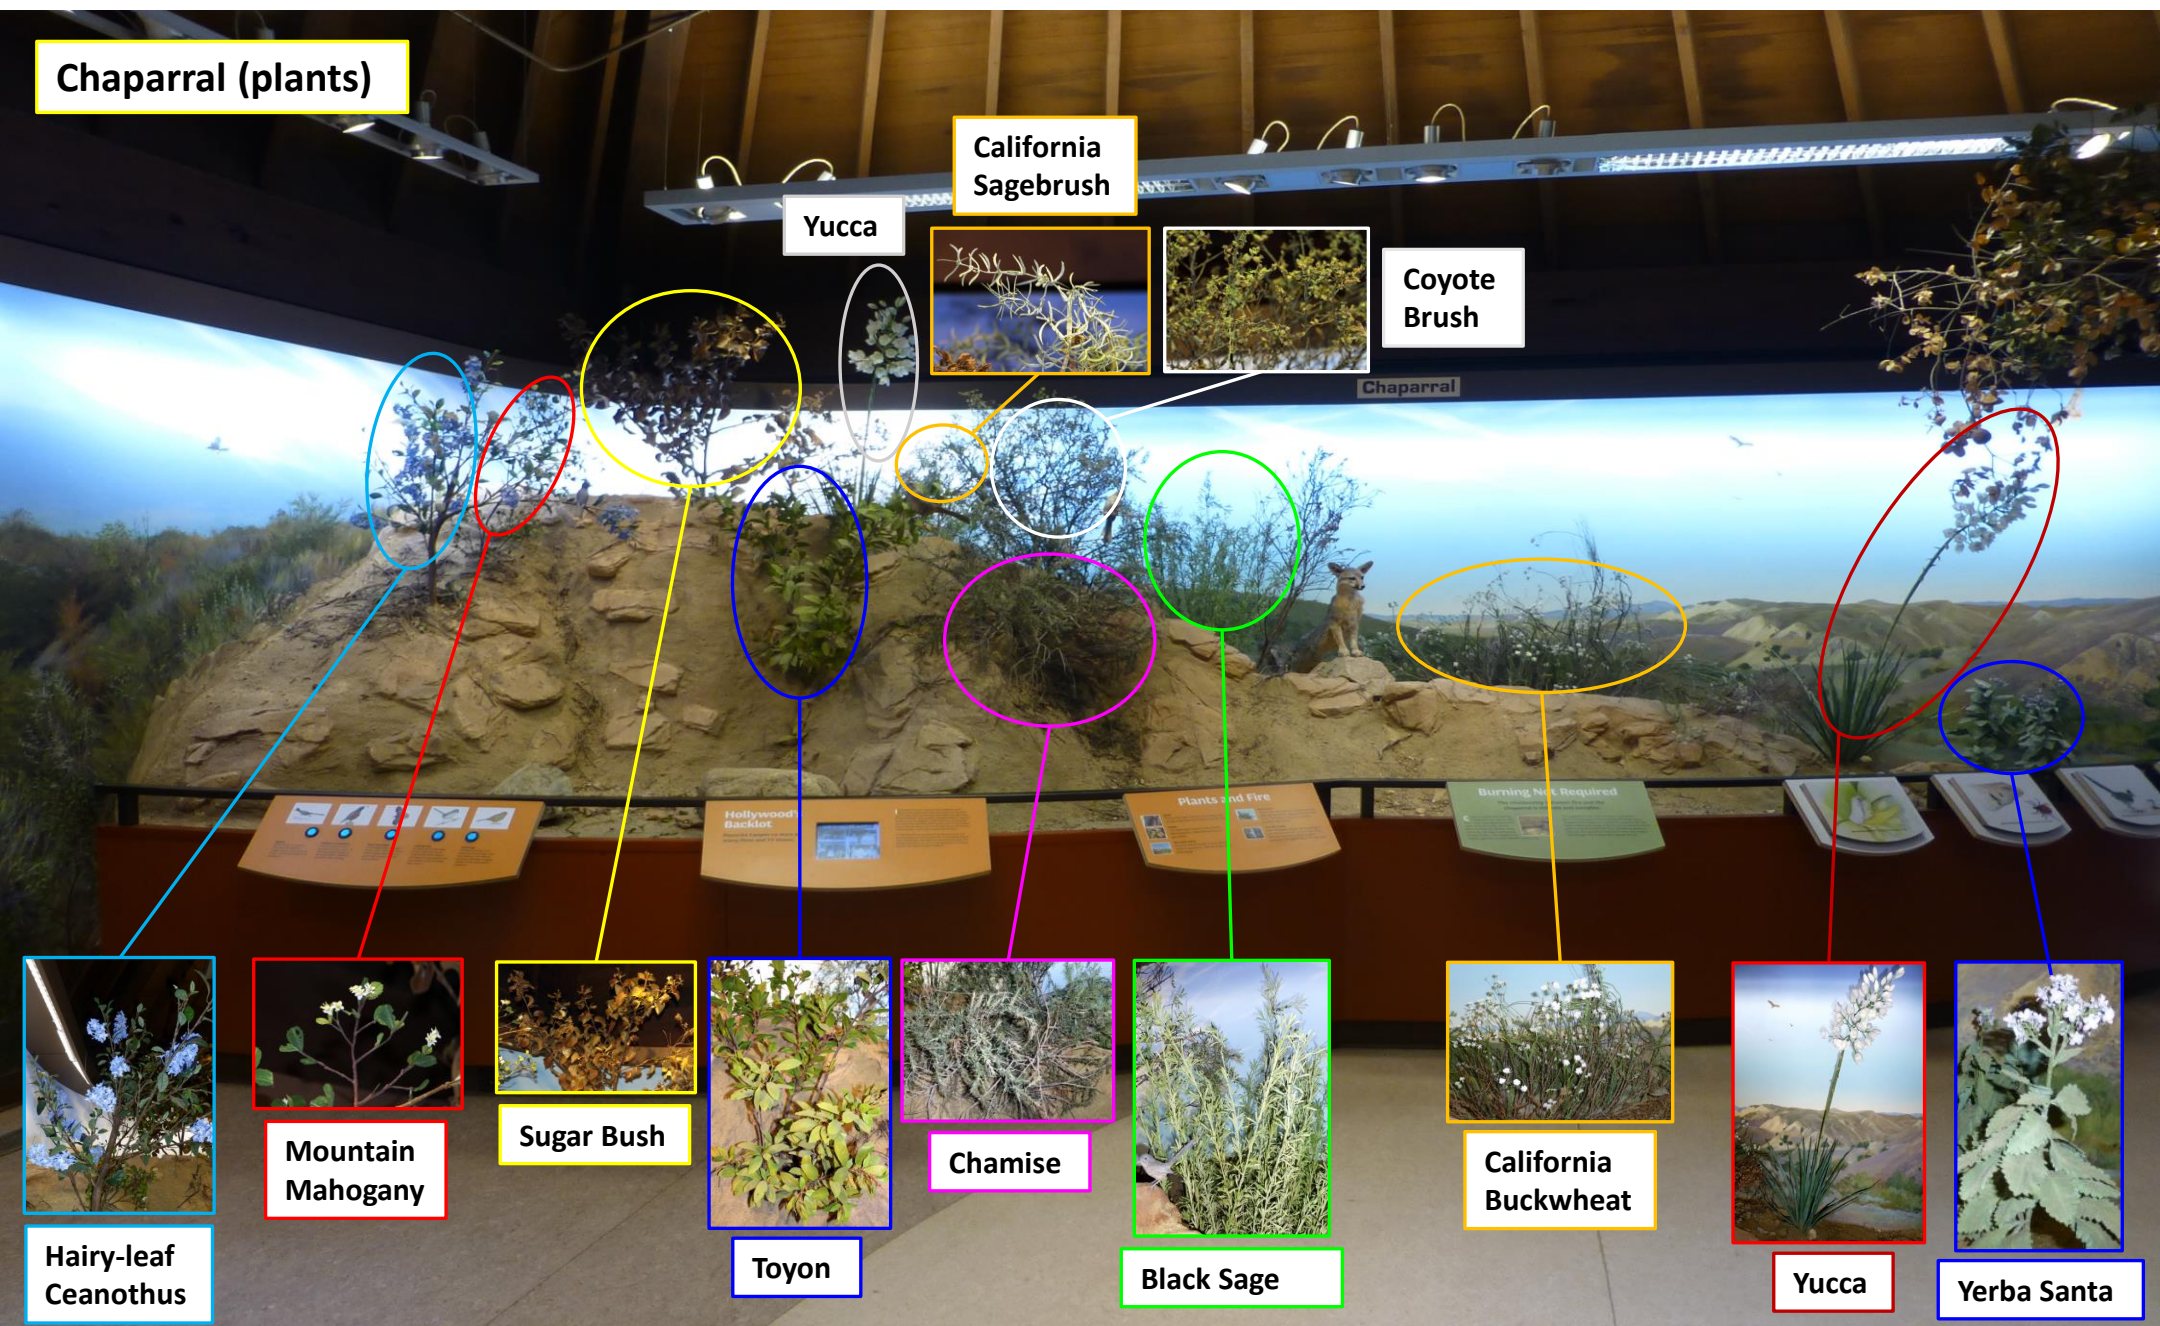

PLEASE RETURN THIS GUIDE TO THE PAMPHLET HOLDER!

Chaparral (plants)

Yucca

California Sagebrush

Coyote Brush